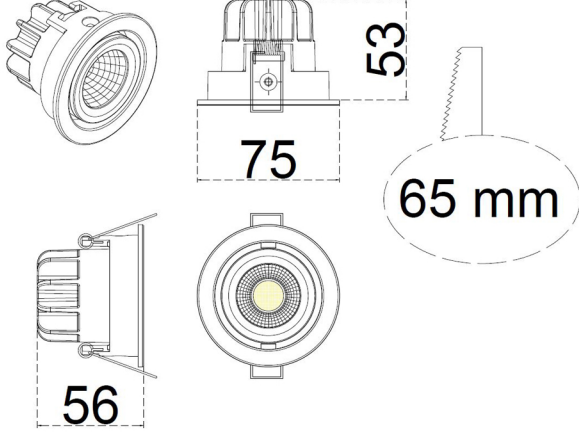

RECESSED

MICRO

Colour Options

Ral 9005
Ral 9006
Ral 9016

- İstenilen tüm renkler uygulanabilir.
- All colors available

10 101 1069

TR Alüminyum enjeksiyon gövde ve çerçeve
Yüksek saflıkta alüminyum ballshape reflektör
Alüminyum enjeksiyon soğutucu
Elektrostatik toz boyalı
Akülü olarak acil yanma süresi 1-3 saat

EN Die-cast aluminium body and frame
High purity aluminium ballshape reflector
Die-cast aluminium heatsink
Electrostatic Coating
Emergency duration 1 -3 hours

Kg Ağırlık / Weight (Kg)

Birim / Unit
0,25 Kg

Cob Led Tablosu

System Power	10W	15W	20W	30W	35W	42W	55W
CRI %80	1200LM	1800LM	2200LM	3500LM	4300LM	5000LM	6500LM
CRI %90	1000LM	1500LM	2000LM	3000LM	3800LM	4500LM	6000LM
2700K	✓	✓	✗	✗	✗	✗	✗
3000K	✓	✓	✗	✗	✗	✗	✗
3500K	✓	✓	✗	✗	✗	✗	✗
4000K	✓	✓	✗	✗	✗	✗	✗

*Müşteri temsilcinizden dim edilebilme hakkında bilgi alabilirsiniz.
* You can get information from your customer representative about dimmable.

LED MODULE/LED	TYPE OF FOOD	20W	28W	42W	54W
MEAT+	Dondurulmuş Et / Cold cuts	1400LM	1900LM	2600LM	3500LM
FRESH MEAT	Taze Et / Meat	1400LM	1900LM	2500LM	3400LM
4000K Ra>90	Balık / Fish	2100LM	3000LM	4000LM	5300LM
GOLD	Süt Ürünleri / Dairy	2100LM	3000LM	4000LM	5300LM
GOLD+	Unlu Mamüller / Pastry	1400LM	2000LM	2600LM	3700LM