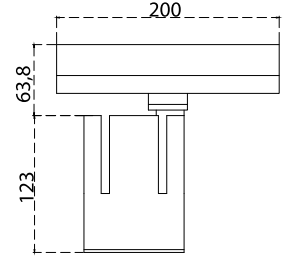

TRACK LIGHT WITH DRIVER SOCKET

RIO

Colour Options

Ral 9005

Ral 9006

Ral 9016

- İstenilen tüm renkler uygulanabilir.
- All colors available