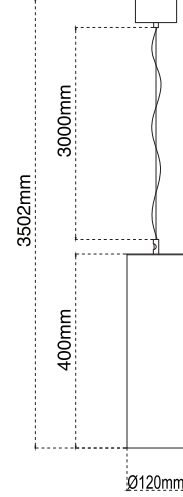

PENDANTS

MILO

Colour Options

Ral 9005
Ral 9006
Ral 9016

- İstenilen tüm renkler uygulanabilir.
- All colors available
- возможна применение любого цвета

10 140 5020

TR Alüminyum profil gövde
Alüminyum enjeksiyon ön çerçeve
Yüksek saflıkta alüminyum ballshape reflektör
Dar, orta, geniş açılı reflektör seçeneği
Alüminyum enjeksiyon soğutucu
Temperli koruma camı
Elektrostatik toz boyalı
Ayarlanabilir çelik askı seti
(Aksesuarlar için bkz syf 268)
Akülü olarak acil yanma süresi 1-3 saat

EN Aluminium profile body
Die cast aluminium frame
High purity aluminium ballshape reflector
Narrow, medium and wide angle reflector
Die cast aluminium heat sink
Tempered glass
Electrostatic Coating
Adjustable steel cable set
(For accessories pg 268)
Emergency duration 1 -3 hours

RU Aluminium profile body
Литая алюминиевая рамка
Шарообразный алюминиевый рефлектор
высокой чистоты
Рефлектор с узким, средним и широким углом
поворота
Теплоотвод из литого алюминия
Закаленное стекло
Электростатическое напыление
Регулируемый комплект стального кабеля
аккумулятора от 1 до 3 часов

☐ Kutu ölçüsü / Box Dimensions

⚖ Ağırlık / Weight (Kg)

İç Koli Ölçüsü / Inner Box Dimension	Dış Koli Ölçüsü / Outer Box Dimension	Birim
130x130x500 mm	270x270x500 mm	1,85 Kg

COB LED TABLE

System Power	10W	20W	30W	35W	42W	55W
CRI %80	1200LM	2200LM	3500LM	4300LM	5000LM	6500LM
CRI %90	1000LM	2000LM	3000LM	3800LM	4500LM	6000LM
2700K	✓	✓	✓	✓	✓	✗
3000K	✓	✓	✓	✓	✓	✗
3500K	✓	✓	✓	✓	✓	✗
4000K	✓	✓	✓	✓	✓	✗

*Müşteri temsilcinizden dim edilebilme hakkında bilgi alabilirsiniz.

* You can get information from your customer representative about dimmable.

*Информацию относительно возможности регулировки освещения (dimmable) Вы можете получить у торгового представителя

LED MODULE/LED	TYPE OF FOOD	20W	28W	42W	54W
MEAT+	Dondurulmuş Et / Cold cuts	1400LM	1900LM	2600LM	3500LM
FRESH HEAT	Taze Et / Meat	1400LM	1900LM	2500LM	3400LM
4000K Ra>90	Balık / Fish	2100LM	3000LM	4000LM	5300LM
GOLD	Süt Ürünleri / Dairy	2100LM	3000LM	4000LM	5300LM
GOLD+	Unlu Mamüller / Pastry	1400LM	2000LM	2600LM	3700LM